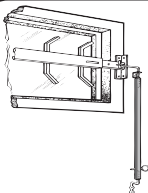

Keyless Quick Release