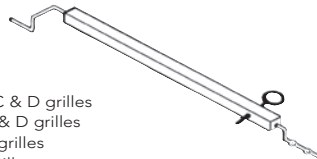

Keyless Quick Release Locking System

- Locks intruders out, doesn't lock you in!
- A safe, reliable locking system for emergency exits.