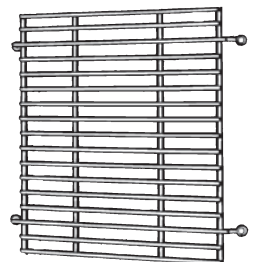

Window bars available in these adjustable widths:

- 21" - 28" (53-71 cm) ** except Series A **
- 29" - 42" (74-107 cm)
- 42" - 54" (107-137 cm)
- 52" - 64" (132-163 cm)
- 62" - 74" (157-188 cm) ** except Series A & B **

Keyless Quick Release Locking System

- ▶ Locks intruders out, doesn't lock you in!
- ▶ A safe, reliable locking system for emergency exits.

AVAILABLE SIZES

- 500 QQR RHR Right-hand opening for A,B,C & D grilles
- 500 QQR LHR Left-hand opening for A,B,C & D grilles
- 500 QQR RHEL Right-hand opening for E&F grilles
- 500 QQR LHEL Left-hand opening for E&F grilles

Back Door Window Grille

- ▶ Stops intruders from breaking glass and unlocking the door!
- ▶ Use on back doors, side doors, garage doors, cottage doors.

AVAILABLE SIZES

- BD 26 24" (61 cm) wide and 26" (66 cm) high
- BD 40 24" (61 cm) wide and 40" (102 cm) high

Patio Door Bar

- ▶ Folds out of the way when not needed.
- ▶ Opens up to 4" while still remaining locked, allowing fresh air in or small pets out.

AVAILABLE SIZES

- PD 60 For 5' (152 cm) Patio Doors
- PD 72 For 6' (183 cm) Patio Doors
- PD 96 For 8' (244 cm) Patio Doors