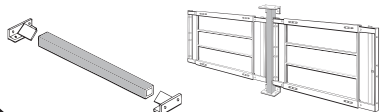

Joining Post

Use to connect 2 or more MR. GOODBAR® window bars to fit larger openings. Cut length to suit