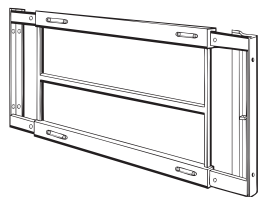

Series A

Secures windows 6" - 14" HIGH

Fixed Models (non-opening)	Adjustable Width	Online Price	Hinged Models	*Adjustable Width	Online Price	Removable Models	Adjustable Width	Online Price
101a 21-28	21-28"	\$26.90						
101a 29-42	29-42"	\$30.30	102a 29-42	29-42"	\$34.70	103a 29-42	29-42"	\$39.05
101a 42-54	42-54"	\$36.25	102a 42-54	42-54"	\$41.50	103a 42-54	42-54"	\$46.70
101a 52-64	54-64"	\$40.55	102a 52-64	54-64"	\$46.40	103a 52-64	54-64"	\$52.25
BLACK OR TITANIUM – CALL FOR QUOTE								

Series B

Secures windows 12" - 22" HIGH

Fixed Models (non-opening)	Adjustable Width	Online Price	Hinged Models	*Adjustable Width	Online Price	Removable Models	Adjustable Width	Online Price
201b 21-28	21-28"	\$41.15	202b 21-28	21-28"	\$43.40	203b 21-28	21-28"	\$51.55
201b 29-42	29-42"	\$41.90	202b 29-42	29-42"	\$46.75	203b 29-42	29-42"	\$56.10
201b 42-54	42-54"	\$52.05	202b 42-54	42-54"	\$57.30	203b 42-54	42-54"	\$62.60
201b 52-64	54-64"	\$59.05	202b 52-64	54-64"	\$64.95	203b 52-64	54-64"	\$70.95
BLACK OR TITANIUM – CALL FOR QUOTE								

Series C

Secures windows 12" - 24" HIGH

Fixed Models (non-opening)	Adjustable Width	Online Price	Hinged Models	*Adjustable Width	Online Price	Removable Models	Adjustable Width	Online Price
201c 21-28	21-28"	\$75.05	202c 21-28	21-28"	\$85.00	203c 21-28	21-28"	\$95.50
201c 29-42	29-42"	\$80.25	202c 29-42	29-42"	\$92.25	203c 29-42	29-42"	\$104.90
201c 42-54	42-54"	\$89.95	202c 42-54	42-54"	\$102.80	203c 42-54	42-54"	\$116.35
201c 52-64	54-64"	\$97.95	202c 52-64	54-64"	\$111.50	203c 52-64	54-64"	\$125.80
201c 62-74	62-74"	\$114.40	202c 62-74	62-74"	\$129.00	203c 62-74	62-74"	\$144.35
BLACK OR TITANIUM – CALL FOR QUOTE								