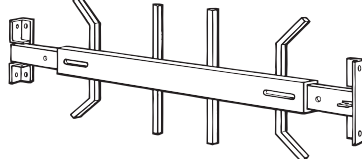

Series A

Secures windows 6" - 14" HIGH

Fixed Models (non-opening)	Adjustable Width	Online Price	Hinged Models	*Adjustable Width	Online Price	Removable Models	Adjustable Width	Online Price
101a 21-28	21-28"	\$26.90						
101a 29-42	29-42"	\$30.30	102a 29-42	29-42"	\$34.70	103a 29-42	29-42"	\$39.05
101a 42-54	42-54"	\$36.25	102a 42-54	42-54"	\$41.50	103a 42-54	42-54"	\$46.70
101a 52-64	54-64"	\$40.55	102a 52-64	54-64"	\$46.40	103a 52-64	54-64"	\$52.25
BLACK OR TITANIUM – CALL FOR QUOTE								

Series B

Secures windows 12" - 22" HIGH

Fixed Models (non-opening)	Adjustable Width	Online Price	Hinged Models	*Adjustable Width	Online Price	Removable Models	Adjustable Width	Online Price
201b 21-28	21-28"	\$41.15	202b 21-28	21-28"	\$43.40	203b 21-28	21-28"	\$51.55
201b 29-42	29-42"	\$41.90	202b 29-42	29-42"	\$46.75	203b 29-42	29-42"	\$56.10
201b 42-54	42-54"	\$52.05	202b 42-54	42-54"	\$57.30	203b 42-54	42-54"	\$62.60
201b 52-64	54-64"	\$59.05	202b 52-64	54-64"	\$64.95	203b 52-64	54-64"	\$70.95
BLACK OR TITANIUM – CALL FOR QUOTE								

Series C

Secures windows 12" - 24" HIGH

Fixed Models (non-opening)	Adjustable Width	Online Price	Hinged Models	*Adjustable Width	Online Price	Removable Models	Adjustable Width	Online Price
201c 21-28	21-28"	\$75.05	202c 21-28	21-28"	\$85.00	203c 21-28	21-28"	\$95.50
201c 29-42	29-42"	\$80.25	202c 29-42	29-42"	\$92.25	203c 29-42	29-42"	\$104.90
201c 42-54	42-54"	\$89.95	202c 42-54	42-54"	\$102.80	203c 42-54	42-54"	\$116.35
201c 52-64	54-64"	\$97.95	202c 52-64	54-64"	\$111.50	203c 52-64	54-64"	\$125.80
201c 62-74	62-74"	\$114.40	202c 62-74	62-74"	\$129.00	203c 62-74	62-74"	\$144.35
BLACK OR TITANIUM – CALL FOR QUOTE								