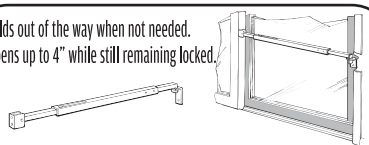

Patio Door Bar

Folds out of the way when not needed.
Opens up to 4" while still remaining locked.

Model Number	Patio Door Width	Online Price
PD 60	5"	$35.15
PD 72	6"	$38.05
PD 96	8"	$43.85
BLACK OR TITANIUM – CALL FOR QUOTE