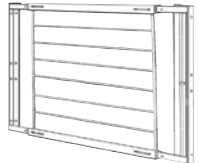

SERIES A

Suitable for openings from 6-14" (15-36 cm) high

SERIES B

Suitable for openings from 12-22" (30-56 cm) high

SERIES C

Suitable for openings from 12-24" (30-61 cm) high

SERIES D

Suitable for openings from 21-33" (53-84 cm) high

SERIES E

Suitable for openings from 31-43" (79-109 cm) high

SERIES F

Suitable for openings from 41-53" (104-135 cm) high

All window bars available in:

- FIXED** (non-opening)
- HINGED** (swing away)
- REMOVABLE** (occasional use)

Window bars available in these adjustable widths:

- 21" - 28" (53-71 cm) ** except Series A **
- 29" - 42" (74-107 cm)
- 42" - 54" (107-137 cm)
- 52" - 64" (132-163 cm)
- 62" - 74" (157-188 cm) ** except Series A & B **