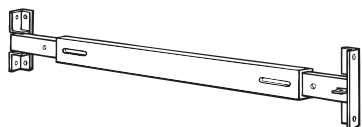

MR. GOODBAR®
The Original Home Security Bars
 1-800-661-7555 • www.goodbarsecurity.com

MR. GOODBAR®

The Original Home Security Bars

U.S. RETAIL PRICE LIST

Shipping: Minimum charge per order is \$19.50
 Terms: Payment Due upon Order by Visa or Mastercard.

Series A

Secures windows 6" - 14" HIGH

Fixed Models (non-opening)	Adjustable Width	Online Price	Hinged Models	*Adjustable Width	Online Price	Removable Models	Adjustable Width	Online Price
101a 21-28	21-28"	\$26.90						
101a 29-42	29-42"	\$30.30	102a 29-42	29-42"	\$34.70	103a 29-42	29-42"	\$39.05
101a 42-54	42-54"	\$36.25	102a 42-54	42-54"	\$41.50	103a 42-54	42-54"	\$46.70
101a 52-64	54-64"	\$40.55	102a 52-64	54-64"	\$46.40	103a 52-64	54-64"	\$52.25
BLACK OR TITANIUM – CALL FOR QUOTE								