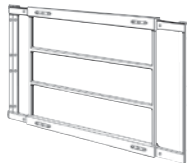

SERIES A

Suitable for openings from 6-14" (15-36 cm) high

SERIES B

Suitable for openings from 12-22" (30-56 cm) high

SERIES C

Suitable for openings from 12-24" (30-61 cm) high

SERIES D

Suitable for openings from 21-33" (53-84 cm) high

SERIES E

Suitable for openings from 31-43" (79-109 cm) high

SERIES F

Suitable for openings from 41-53" (104-135 cm) high

All window bars available in:

- FIXED** (non-opening)
- HINGED** (swing away)
- REMOVABLE** (occasional use)

Window bars available in these adjustable widths:

- 21" - 28" (53-71 cm) ** except Series A **
- 29" - 42" (74-107 cm)
- 42" - 54" (107-137 cm)
- 52" - 64" (132-163 cm)
- 62" - 74" (157-188 cm) ** except Series A & B **