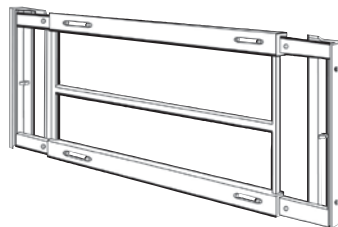

REMOVABLE MODELS

- Locking ends on both sides allow you to easily remove bars when not required.
- Perfect for cottages or store fronts.