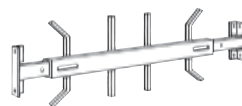

YOUR COMPLETE HOME SECURITY SOLUTION

Home window security bars let you protect the things most precious to you. With home window security bars preventing access, you don't have to worry.

Adjustable Window Security Bars

SERIES A

Suitable for openings from 6-14" (15-36 cm) high

SERIES B

Suitable for openings from 12-22" (30-56 cm) high

SERIES C

Suitable for openings from 12-24" (30-61 cm) high

SERIES D

Suitable for openings from 21-33" (53-84 cm) high

SERIES E

Suitable for openings from 31-43" (79-109 cm) high

SERIES F

Suitable for openings from 41-53" (104-135 cm) high

All window bars available in:

- FIXED** (non-opening)
- HINGED** (swing away)
- REMOVABLE** (occasional use)